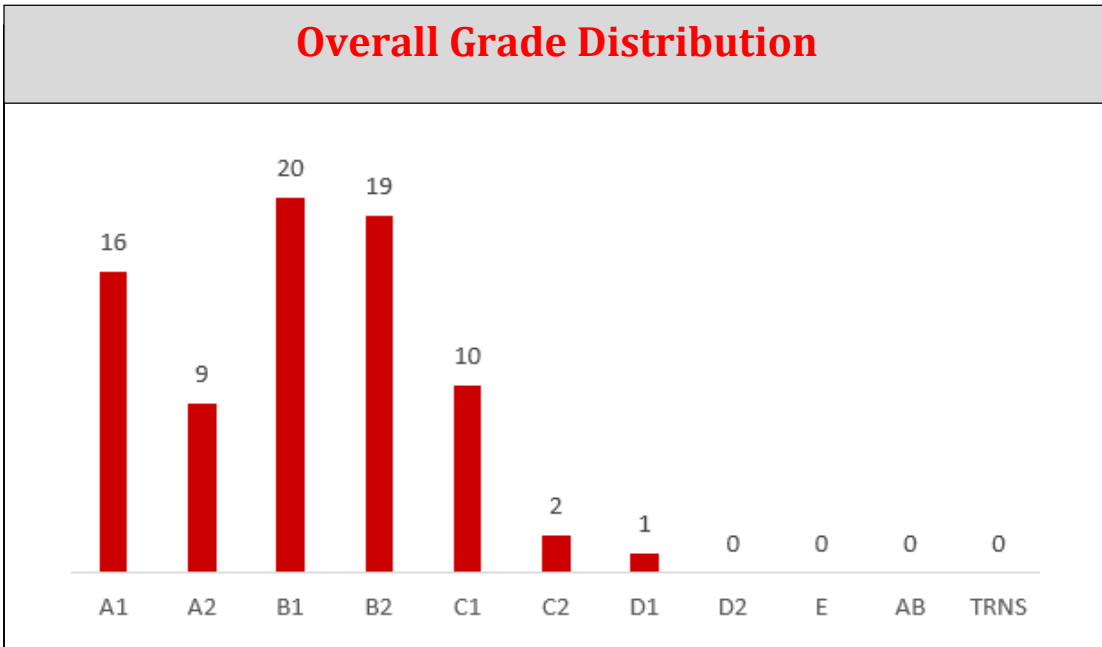

CBSE CLASS XII RESULTS 2016 - 2017

Grade	Number of Students
A1	16
A2	9
B1	20
B2	19
C1	10
C2	2
D1	1
TOTAL	77

CBSE Total Appeared: 77
IIT JEE Mains Cleared: 7
NEET Cleared: 17

School Toppers

Student Name	Group	Total Marks
Ishwarya C	Mathematics/Physics/ Chemistry/Biology	481
Athisha R K	Mathematics/Physics/ Chemistry/Computer	476
Suriyaa M M	Mathematics/Physics/ Chemistry/Computer	465
Saurabhee Shaktivel	Mathematics/Physics/ Chemistry/Computer	464
Dhisha R	Accountancy/Economics/ Business Studies	462